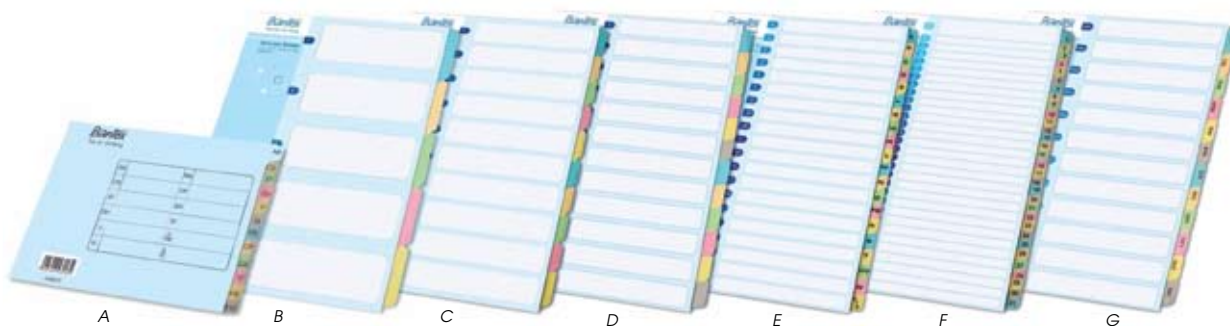

Bantex Cardboard Indices & Divider

Made from strong Brief Card Carton with bright colours. **Strong-Line®** reinforced holes.

Item No.	Size	Type	No.of Tabs	Material Type	Available Packing	Colours
6043	A4	A-Z Indices	20	Cardboard	28 sets	
6045	A4	5 Part Dividers	5	Cardboard	100 sets	
6050	A4	10 Part Dividers	10	Cardboard	50 sets	
6051	A4	1-12 Indices	12	Cardboard	48 sets	
6052	A4	1-31 Indices	31	Cardboard	18 sets	

Bantex Mylar Indices & Divider

Alphabetical and numerical indices made from strong Brief Card Carton with mylar reinforced tabs in bright colour. **Strong-Line®** reinforced holes and index sheet.

Item No.	Size	Type	No.of Tabs	Material Type	Available Packing	Colours
6233	A4	A-Z Mylar Indices	21	Cardboard	27 sets	
6235	A4	1-5 Mylar Indices	5	Cardboard	90 sets	
6240	A4	1-10 Mylar Indices	10	Cardboard	55 sets	
6242	A4	1-31 Mylar Indices	31	Cardboard	20 sets	
6245	A4	1-5 Mylar Indices (Non-printed Tab)	5	Cardboard	70 sets	
6250	A4	1-10 Mylar Indices (Non-printed Tab)	10	Cardboard	50 sets	

Bantex Manila Cardboard Indices & Divider

Refreshing colors in various choices. A4 size with universal punching. Unprinted tab can be typed or written on. 120gsm. Ideal for your filing needs.

	Item No.	Size	Type	No. of Tabs	Material Type	Available Packing	Colours
A	643003	A5 (Pack of 5)	A-Z Indices	12	Manila Cardboard	110 sets	00
B	601000M	A4	5 Part Divider	5	Manila Cardboard	120 sets	00
C	601100M	A4	10 Part Divider	10	Manila Cardboard	70 sets	00
D	601200M	A4	12 Part Divider	12	Manila Cardboard	60 sets	00
E	601300M	A4	A - Z Indices	20	Manila Cardboard	38 sets	00
F	601400M	A4	1 - 31 Indices	31	Manila Cardboard	26 sets	00
G	601500M	A4	Jan - Dec Indices	12	Manila Cardboard	60 sets	00

20

643004B

643004C

Bantex Paper Index

Buff colour. Pack of 5.

	Item No.	Size	Type	No. of Tabs	Material Type	Available Packing	Colours
A	643004B	A5 (Pack of 5)	A-Z Indices	12	Paper	80 sets	07
B	643004C	A5 (Pack of 5)	A-Z Indices	12	Paper	80 sets	07