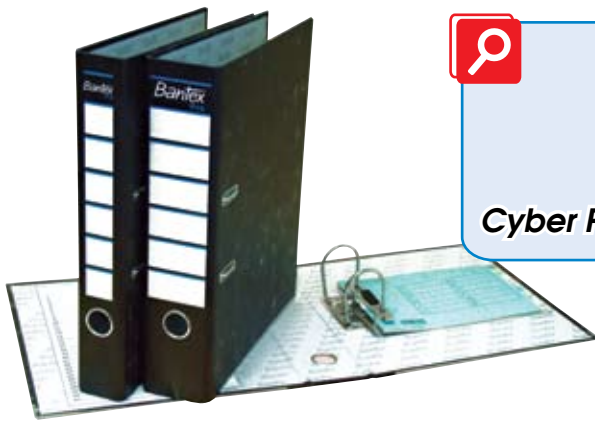

Bantex Pro Paper Board Lever Arch File

LAF with new style and modern design. Made from strong recycling cardboard wrapped by marbled paper in one piece. Equipped with metal slot (Rado) and finger ring. The cyber mechanism includes a handle protector to prevent your fingers from injuries. Comes with A5 manila colour indices. Available in 75mm or 50mm lever arch.

Item No.	Description	Size	Material Type	Spine Width	Filing Capacity	Lever Arch Mechanism	Available Packing	Colours
1434	Pro A4 Paper File 75mm	A4	Board Lever Arch	70mm	350 - 400 pages (*)	Fixed	12	10
1435	Pro A4 Paper File 50mm	A4	Board Lever Arch	50mm	150 - 200 pages (*)	Fixed	12	10
1436	Pro FC Paper File 75mm	FC	Board Lever Arch	70mm	350 - 400 pages (*)	Fixed	12	10
1437	Pro FC Paper File 50mm	FC	Board Lever Arch	50mm	150 - 200 pages (*)	Fixed	12	10