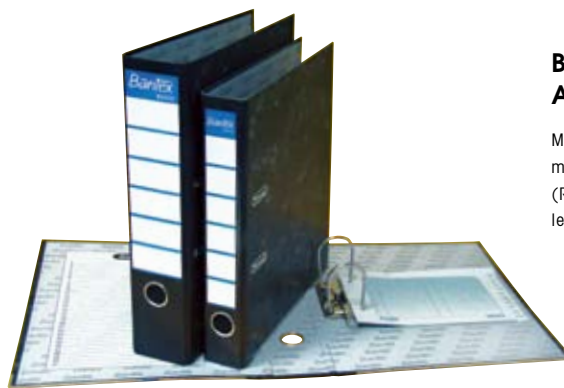

Bantex Basic Paper Board Lever Arch File

Made from strong recycling cardboard wrapped by marbled paper in one piece. Equipped with metal slot (Rado) and finger ring. Available in 75mm or 50mm lever arch.

Item No.	Description	Size	Material Type	Spine Width	Filing Capacity	Lever Arch Mechanism	Available Packing	Colours
1420	Basic A4 Paper File 75mm	A4	Board Lever Arch	70mm	350 - 400 pages (*)	Slide-In	50	10
1421	Basic A4 Paper File 50mm	A4	Board Lever Arch	50mm	150 - 200 pages (*)	Slide-In	50	10
1422	Basic FC Paper File 75mm	FC	Board Lever Arch	70mm	350 - 400 pages (*)	Slide-In	50	10
1423	Basic FC Paper File 50mm	FC	Board Lever Arch	50mm	150 - 200 pages (*)	Slide-In	50	10
1425	Basic A4 Paper File 75mm	A4	Board Lever Arch	70mm	350 - 400 pages (*)	Fixed	25	10
1426	Basic A4 Paper File 50mm	A4	Board Lever Arch	50mm	150 - 200 pages (*)	Fixed	25	10
1427	Basic FC Paper File 75mm	FC	Board Lever Arch	70mm	350 - 400 pages (*)	Fixed	25	10
1428	Basic FC Paper File 50mm	FC	Board Lever Arch	50mm	150 - 200 pages (*)	Fixed	25	10
1430	Basic A5 Paper File 75mm	A5 (Oblong)	Board Lever Arch	70mm	350 - 400 pages (*)	Fixed	50	10
1433	Basic A5 Paper File 75mm	A5	Board Lever Arch	70mm	350 - 400 pages (*)	Fixed	15	10